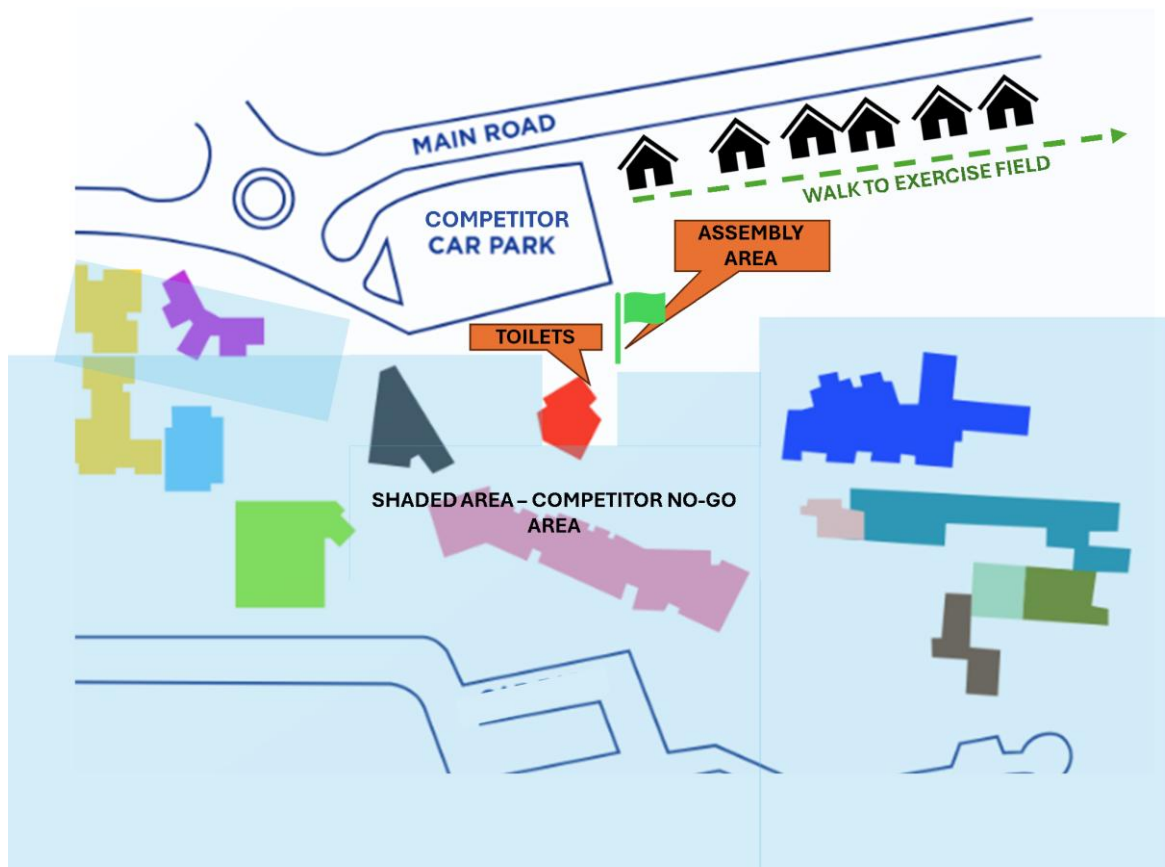

Venue Map

Our venue has some terrific exterior search areas, but the sightlines are long! To make sure you don't accidentally walk into view of a search area, please stay clear of the shaded area.

If you wish to toilet your dog there is a large grassy area you can reach by following the metal fence along behind the houses next to the car park.

Toilets – are in the small building immediately in front of the car park and assembly area. *Please do not take dogs into this building.*

Food We are right in the middle of the lovely town of Sorell, with plenty of options for coffee, food and snacks.