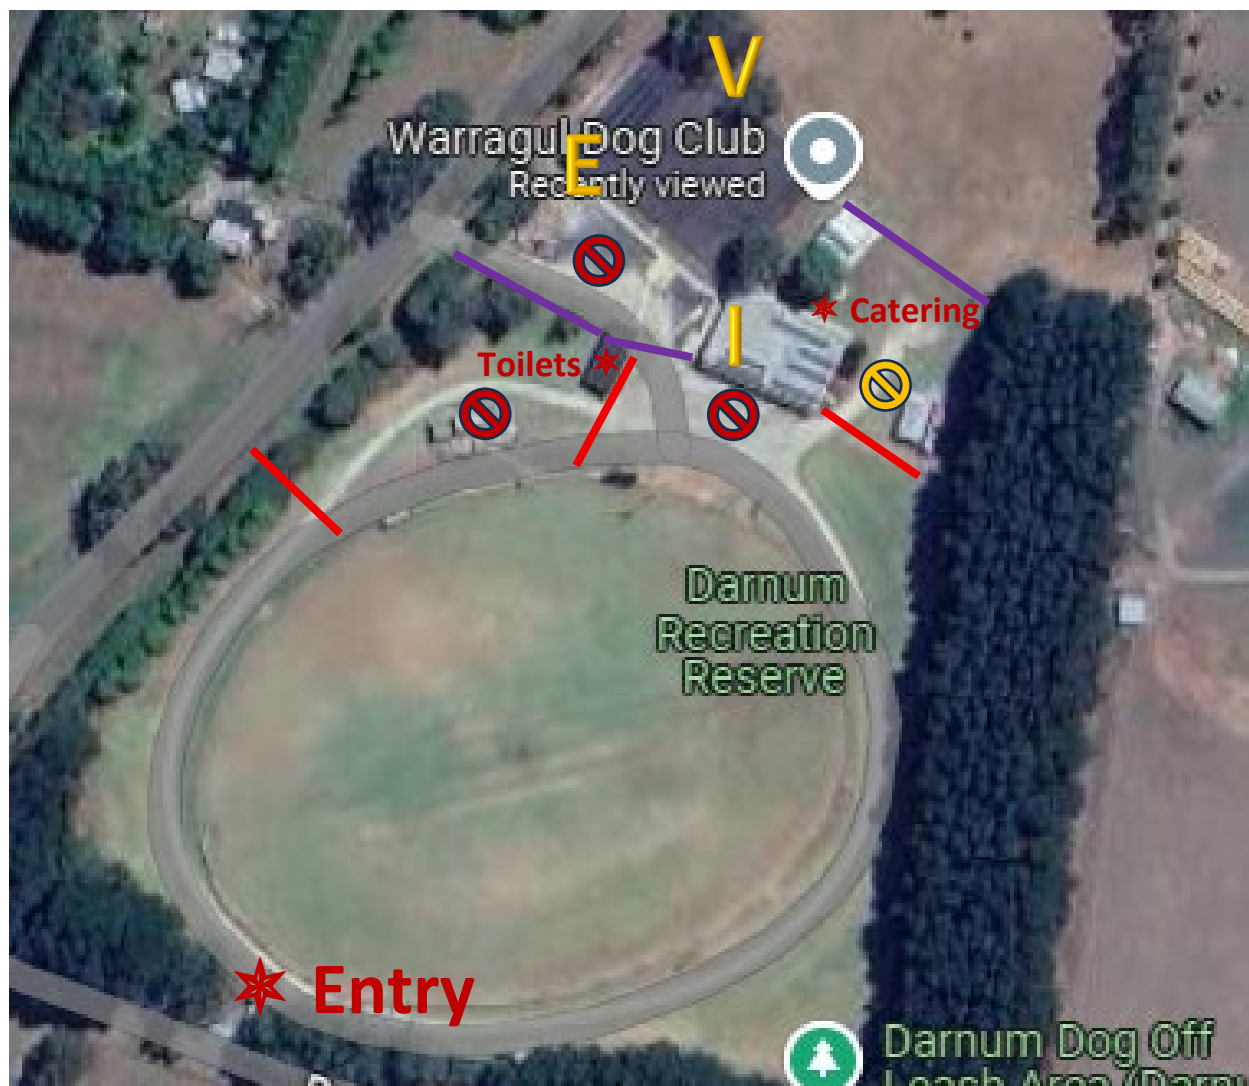

Toilets

There are male, female and accessible toilets, as marked on the map below. Dogs **ARE NOT** permitted in the toilets under any circumstances.

Weather

Please be mindful that there is limited shade for parking. You will need to cater for keeping your dog cool by bringing shade for your car, fans or your own gazebo/tent.

Parking

Entry is via Pedder Street. There is no entry via Darnum-Shady Creek Road.

Please DRIVE SLOWLY.

There is ample parking around the Darnum Football oval with plenty of space to walk dogs (except on the oval).

There is limited disability parking, however if you do require it, please speak to a marshal on arrival.

= no parking areas   = no go area   = no vehicles   = search area   = judge and committee parking