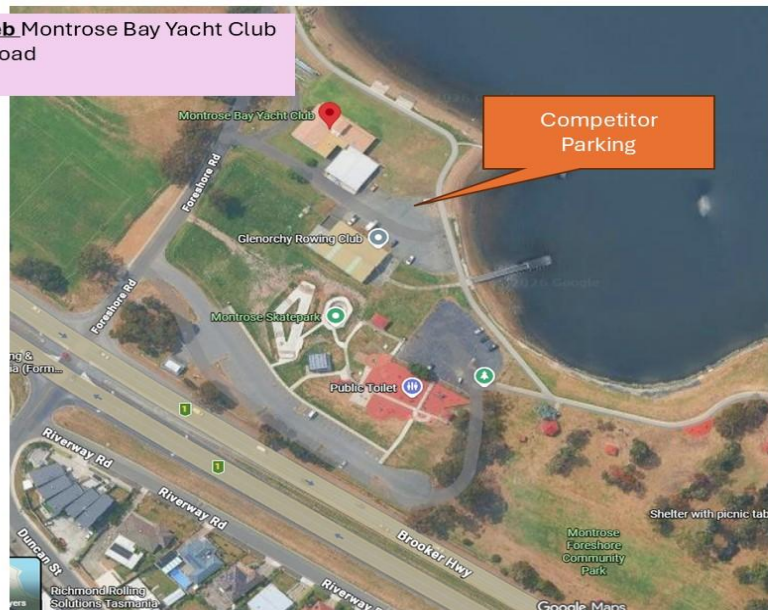

Friday 13 Feb Montrose Bay Yacht Club
Foreshore Road
Montrose

- Twilight Trial 20 February is being held at the Tasmanian Transport Museum.

Friday 20 Feb: Tasmanian Transport Museum
Anfield St
GLENORCHY